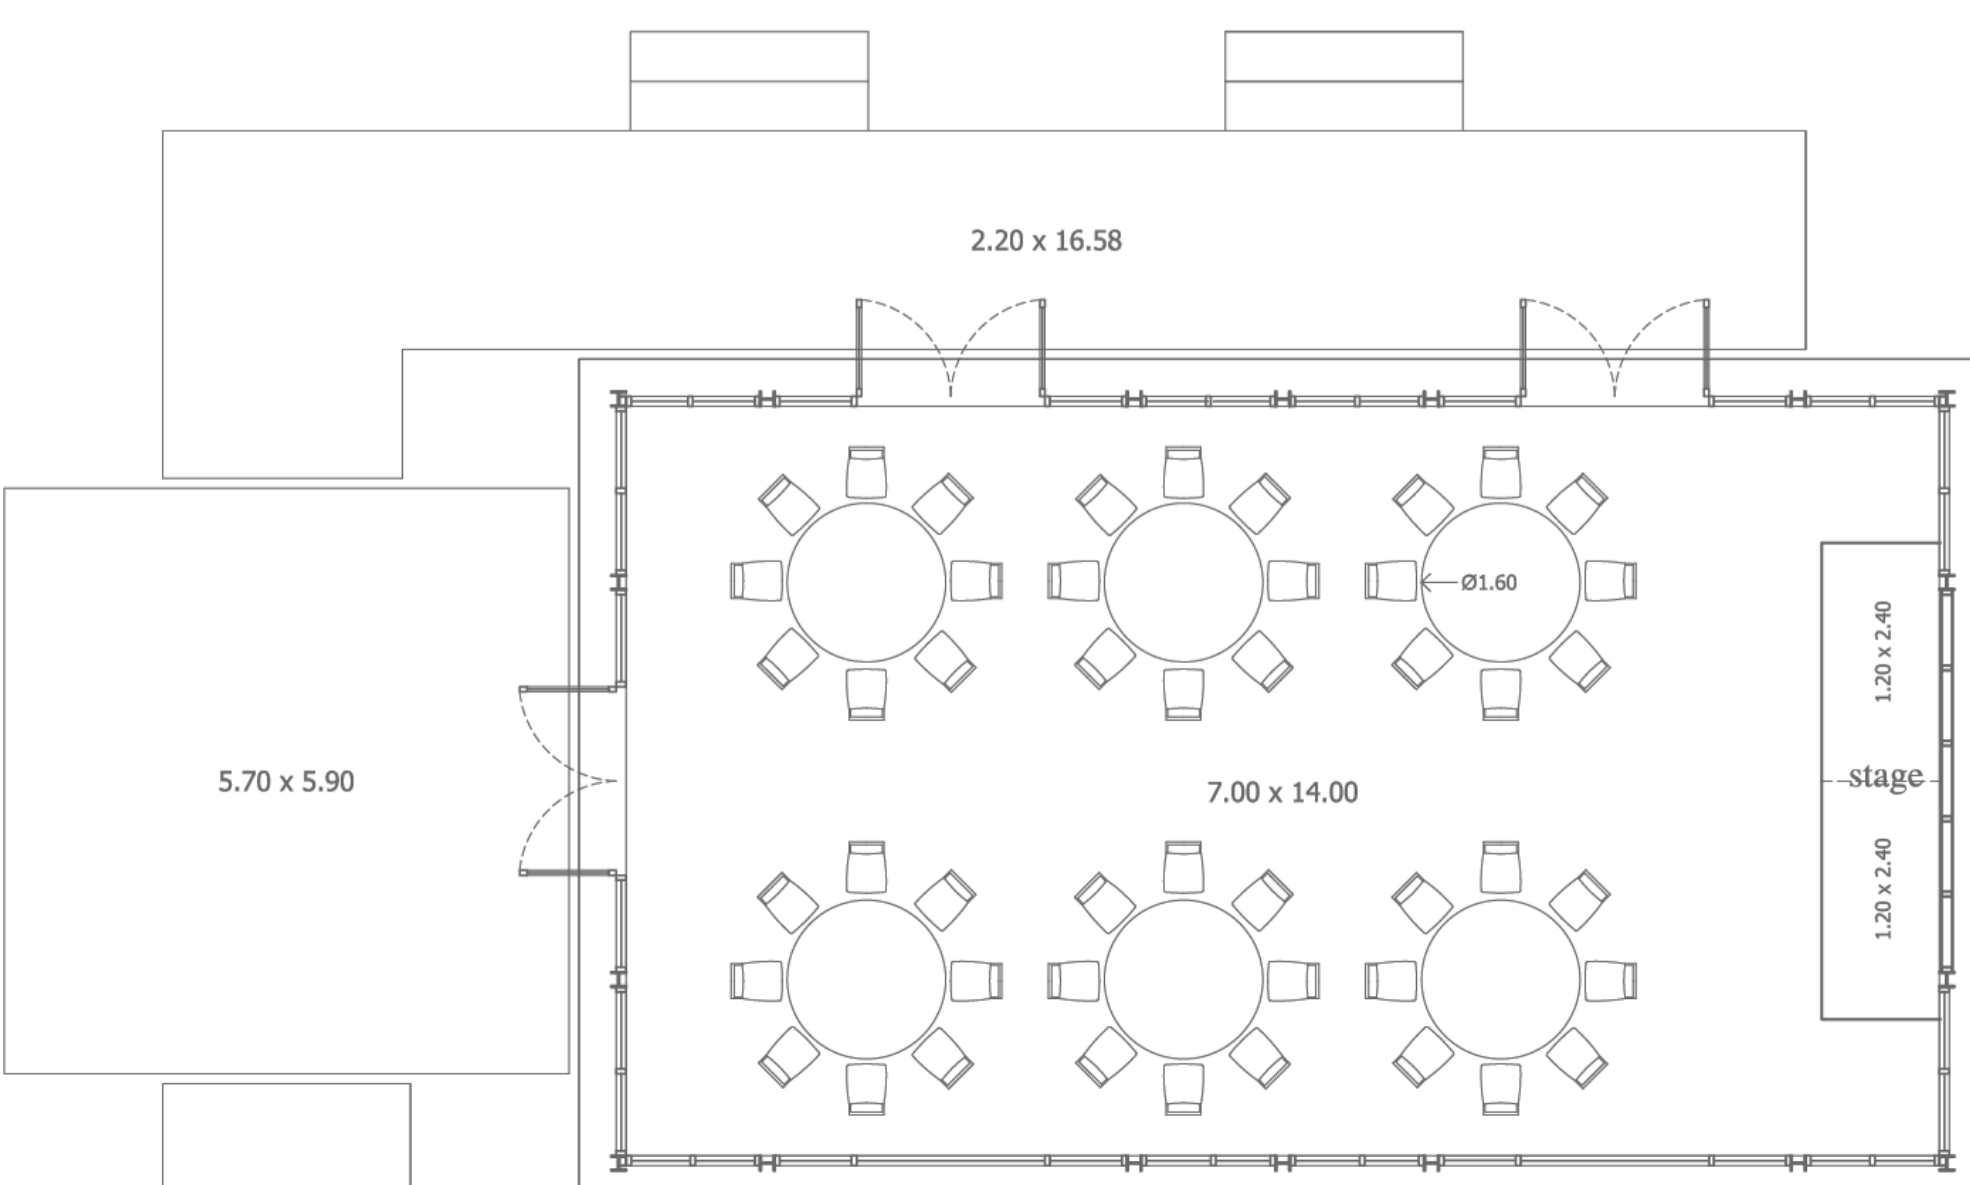

CLUB CUCINA

100 square meters

THEATER

Capacity : 108 seats

CLASSROOM

Capacity : 84 seats

U-SHAPED

Capacity : 42 seats

BANQUET

Capacity : 48-60 seats