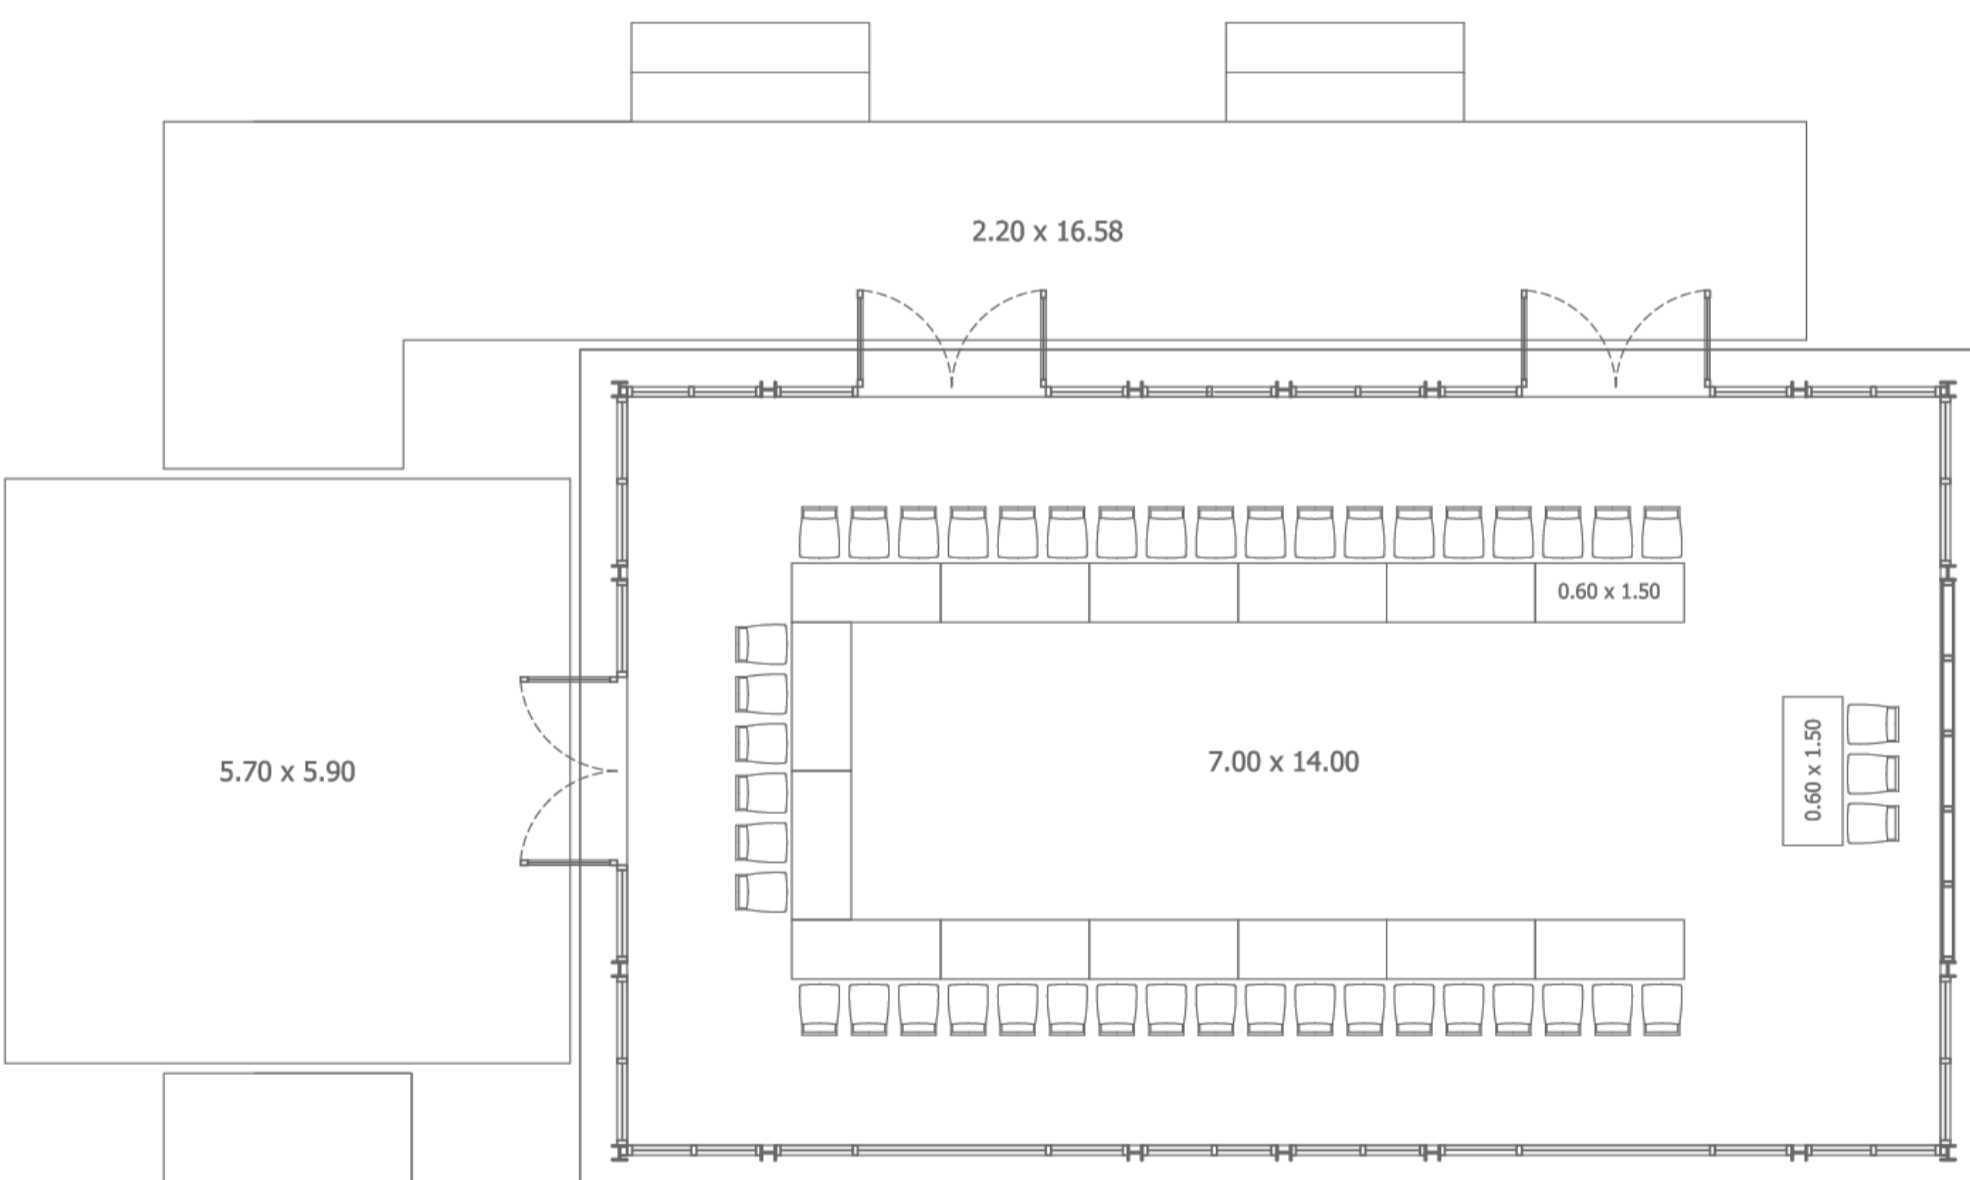

CLUB CUCINA

100 square meters

THEATER

Capacity : 108 seats

CLASSROOM

Capacity : 84 seats

U-SHAPED

Capacity : 42 seats

BANQUET

Capacity : 48-60 seats