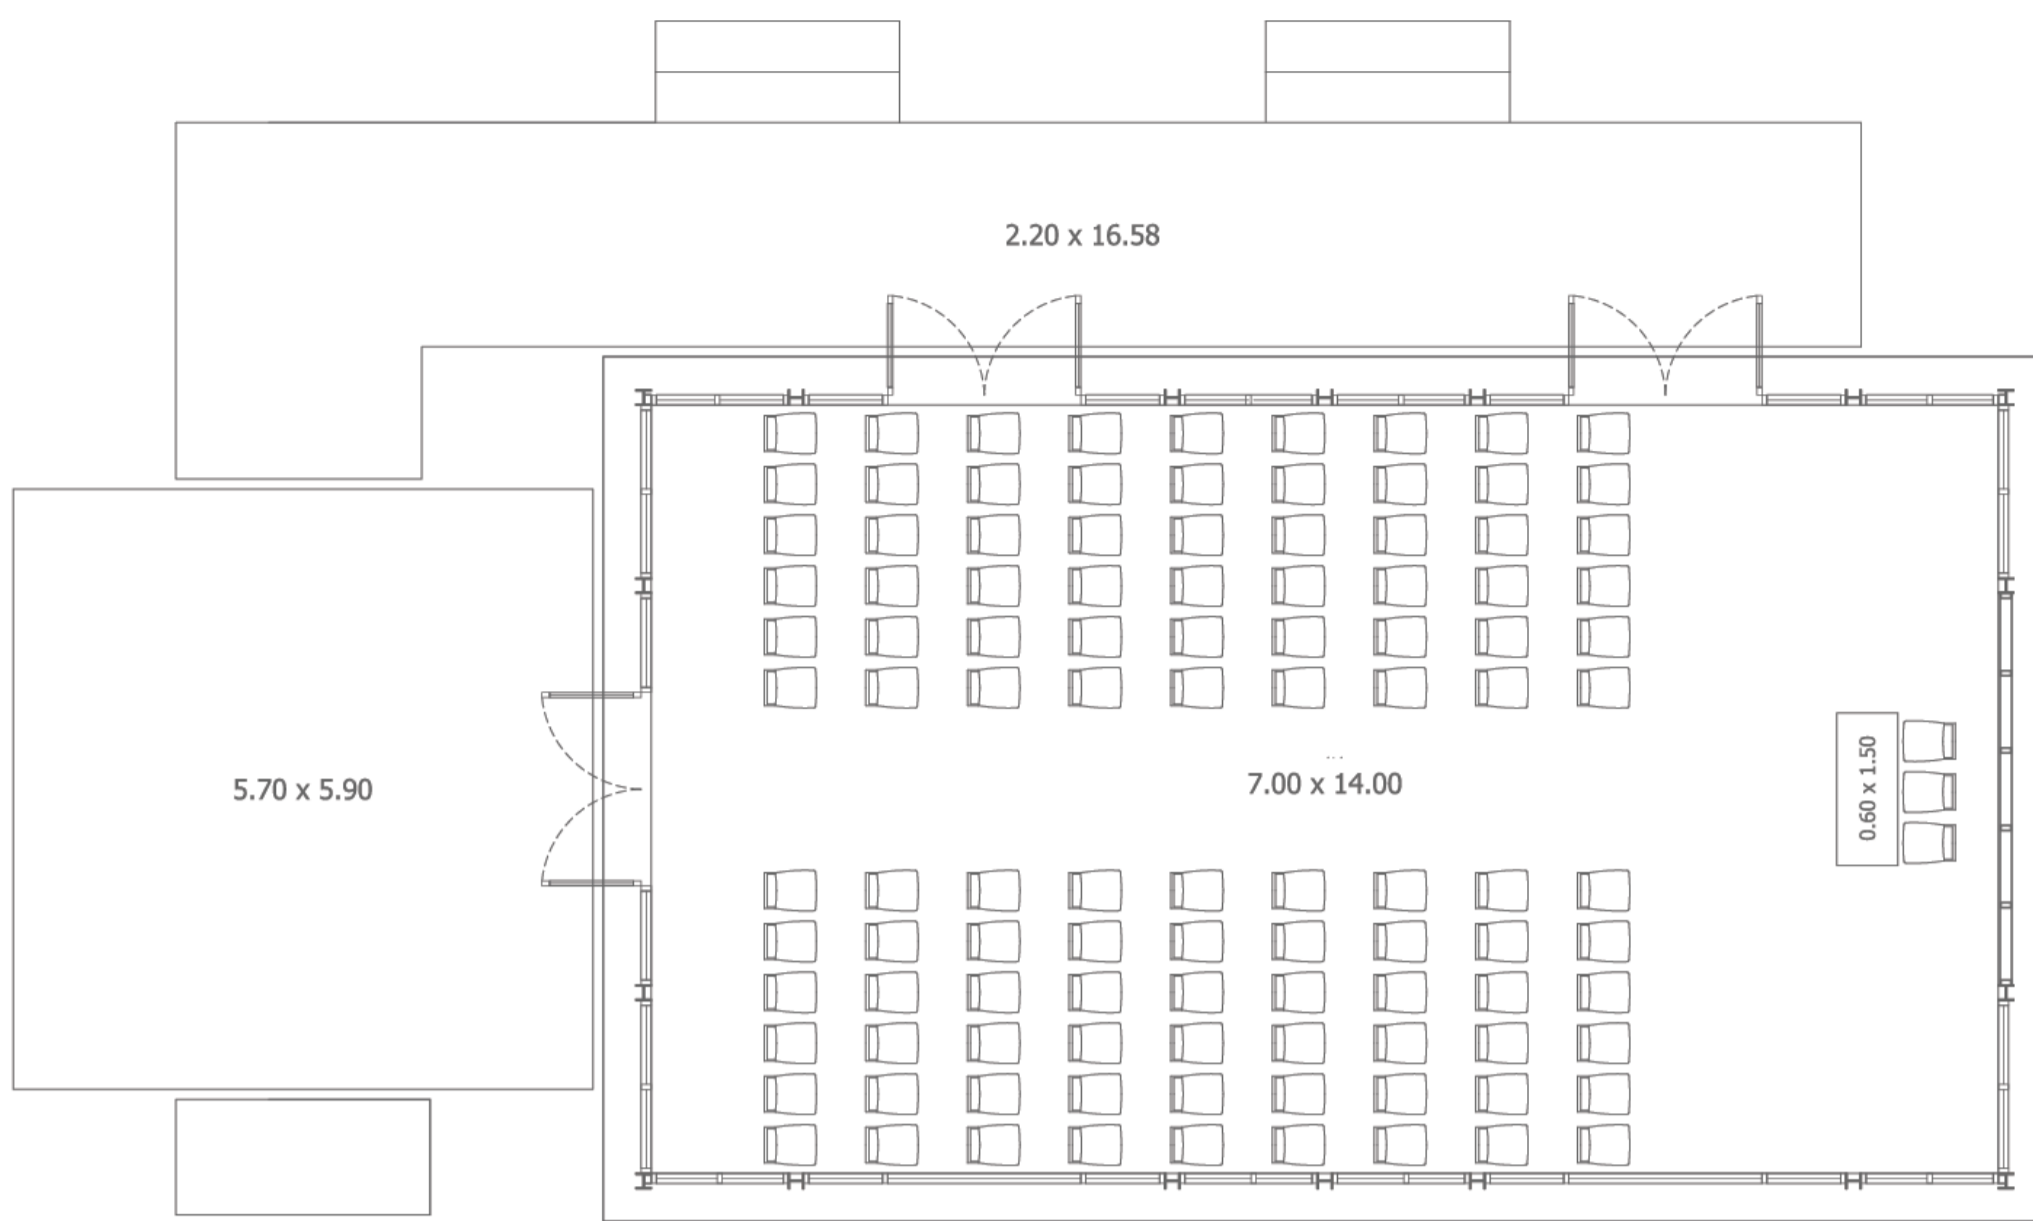

CLUB CUCINA

100 square meters

THEATER

Capacity : 108 seats

CLASSROOM

Capacity : 84 seats

U-SHAPED

Capacity : 42 seats

BANQUET

Capacity : 48-60 seats